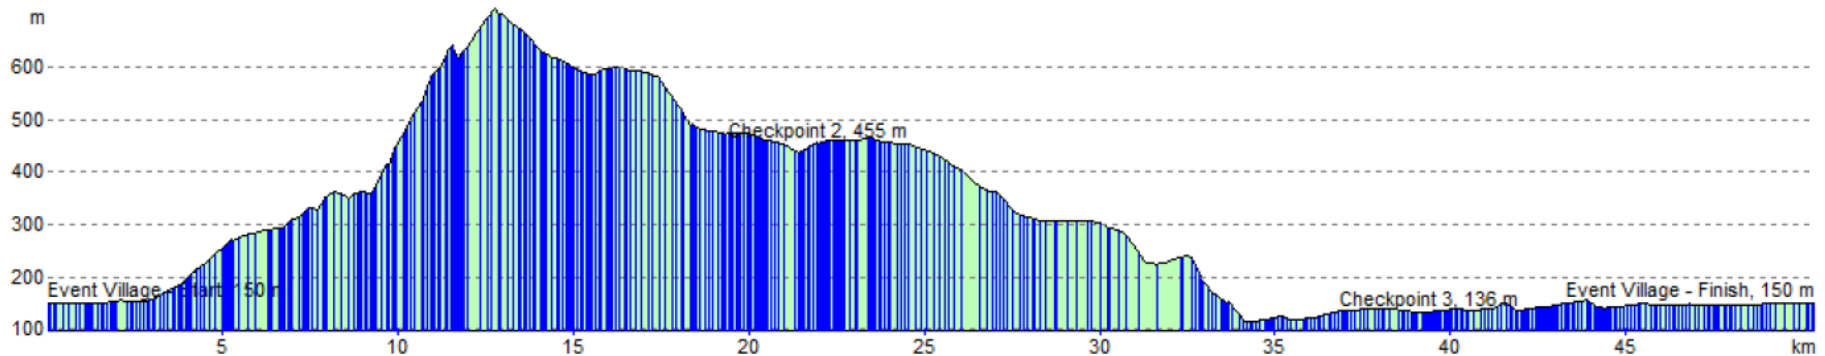

# TREKFEST BEACONS ELEVATION DATA

## 25KM ROUTE - ELEVATION PROFILE

TOTAL ASCENT: 624 METRES

TOTAL DESCENT: 624 METRES

## 50KM ROUTE - ELEVATION PROFILE

TOTAL ASCENT: 779 METRES

TOTAL DESCENT: 779 METRES