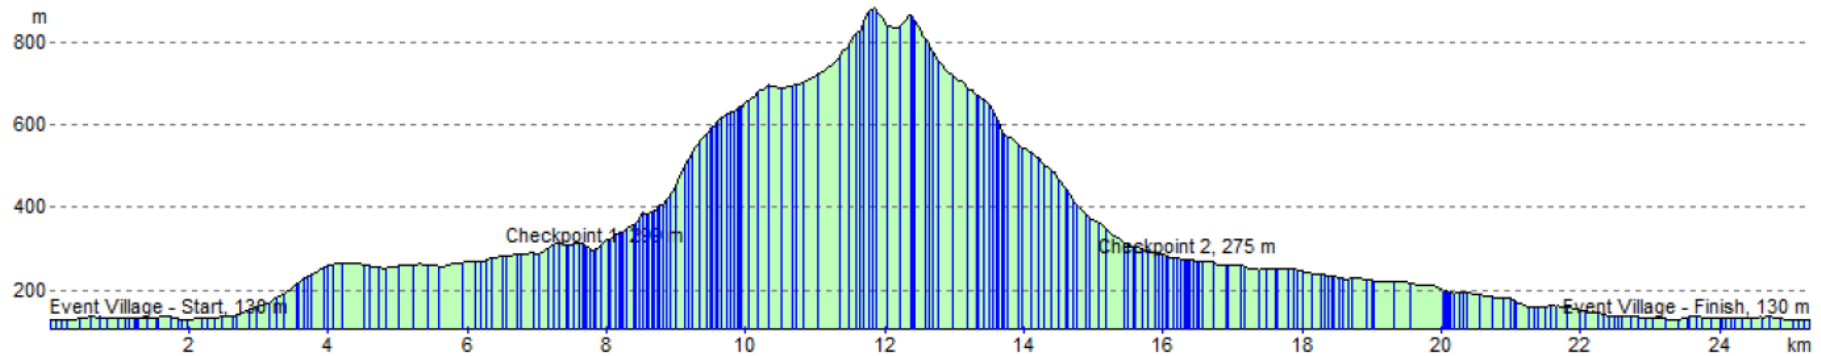

# TREKFEST BEACONS ELEVATION DATA

## 25KM ROUTE - ELEVATION PROFILE

TOTAL ASCENT: 624 METRES

TOTAL DESCENT: 624 METRES

## 50KM ROUTE - ELEVATION PROFILE

TOTAL ASCENT: 779 METRES

TOTAL DESCENT: 779 METRES